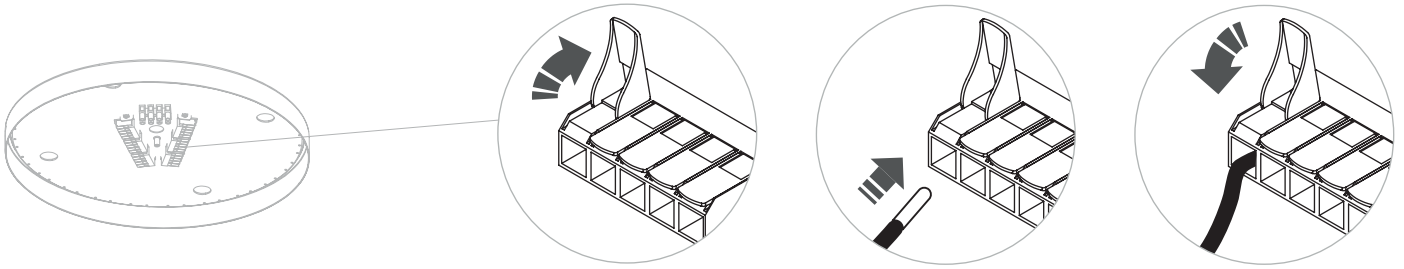

CANOPY H

10274 | 10275

WARNING! THIS CANOPY IS DESIGNED TO WORK ONLY WITH CAMELEON CABLES AND CAMELEON SHADES.
THE FIXTURE MAY ONLY BE INSTALLED AND CONNECTED BY PERSONS QUALIFIED FOR WORK WITH ELECTRICAL EQUIPMENT.

1

2

3

4

5

6

ZONES

MAX 12  