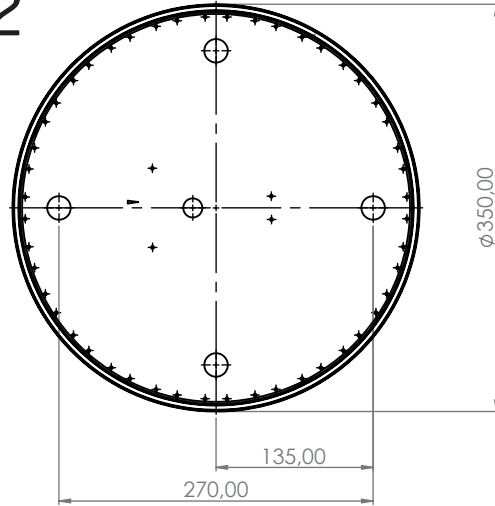

CANOPY H

10274 | 10275

WARNING! THIS CANOPY IS DESIGNED TO WORK ONLY WITH CAMELEON CABLES AND CAMELEON SHADES.
THE FIXTURE MAY ONLY BE INSTALLED AND CONNECTED BY PERSONS QUALIFIED FOR WORK WITH ELECTRICAL EQUIPMENT.

1

2

3

4

5

6

ZONES

MAX 12  

MAX 8+4 