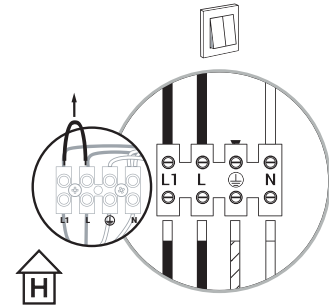

CANOPY H

10274 | 10275

WARNING! THIS CANOPY IS DESIGNED TO WORK ONLY WITH CAMELEON CABLES AND CAMELEON SHADES.
THE FIXTURE MAY ONLY BE INSTALLED AND CONNECTED BY PERSONS QUALIFIED FOR WORK WITH ELECTRICAL EQUIPMENT.

1

2

3

4

5

6

ZONES

MAX 12  

MAX 8+4 