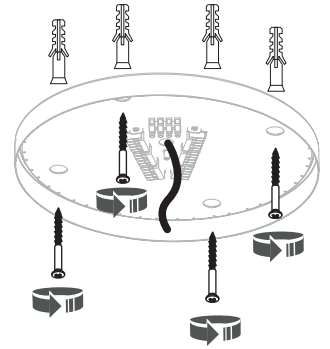

CANOPY H

10274 | 10275

WARNING! THIS CANOPY IS DESIGNED TO WORK ONLY WITH CAMELEON CABLES AND CAMELEON SHADES.
THE FIXTURE MAY ONLY BE INSTALLED AND CONNECTED BY PERSONS QUALIFIED FOR WORK WITH ELECTRICAL EQUIPMENT.

1

2

3

4

5

6

ZONES

MAX 12  

MAX 8+4 