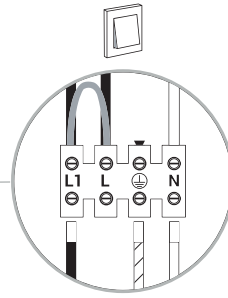

CANOPY H

10274 | 10275

WARNING! THIS CANOPY IS DESIGNED TO WORK ONLY WITH CAMELEON CABLES AND CAMELEON SHADES.
THE FIXTURE MAY ONLY BE INSTALLED AND CONNECTED BY PERSONS QUALIFIED FOR WORK WITH ELECTRICAL EQUIPMENT.

1

2

3

4

5