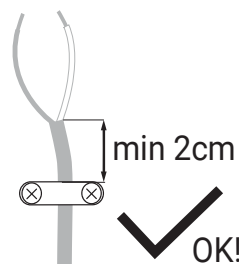

CANOPY H

10274 | 10275

WARNING! THIS CANOPY IS DESIGNED TO WORK ONLY WITH CAMELEON CABLES AND CAMELEON SHADES.
THE FIXTURE MAY ONLY BE INSTALLED AND CONNECTED BY PERSONS QUALIFIED FOR WORK WITH ELECTRICAL EQUIPMENT.

1

2

3

4

5